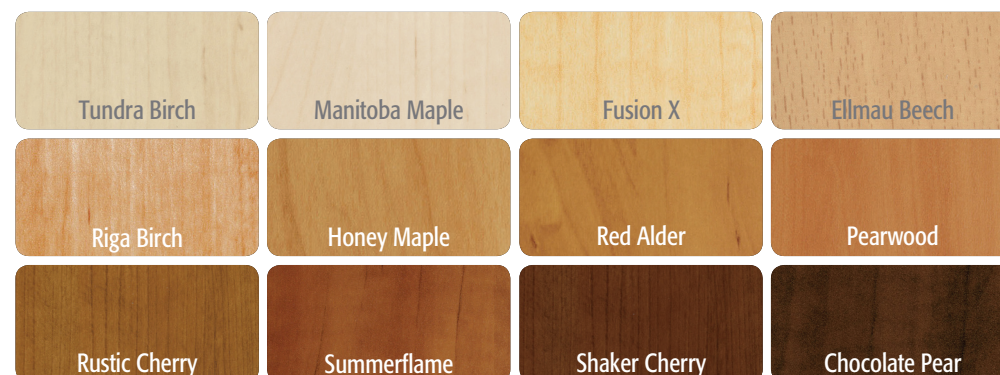

KYDEX® Sheet Colour Collection for Retail Interior Components

KYDEX® XD03 Integral pearlescent sheet for flat lamination and membrane pressed applications

Metallic Collection

KYDEX® 110 Metallics Metallic, fire-rated sheet for thermoforming and membrane pressing

Wood Grain Collection

KYDEX® XDWG & 152WG For flat lamination and membrane pressed applications

*Images of our sample range are for representation only. Colour selection should be based on physical sample through the designLab®.